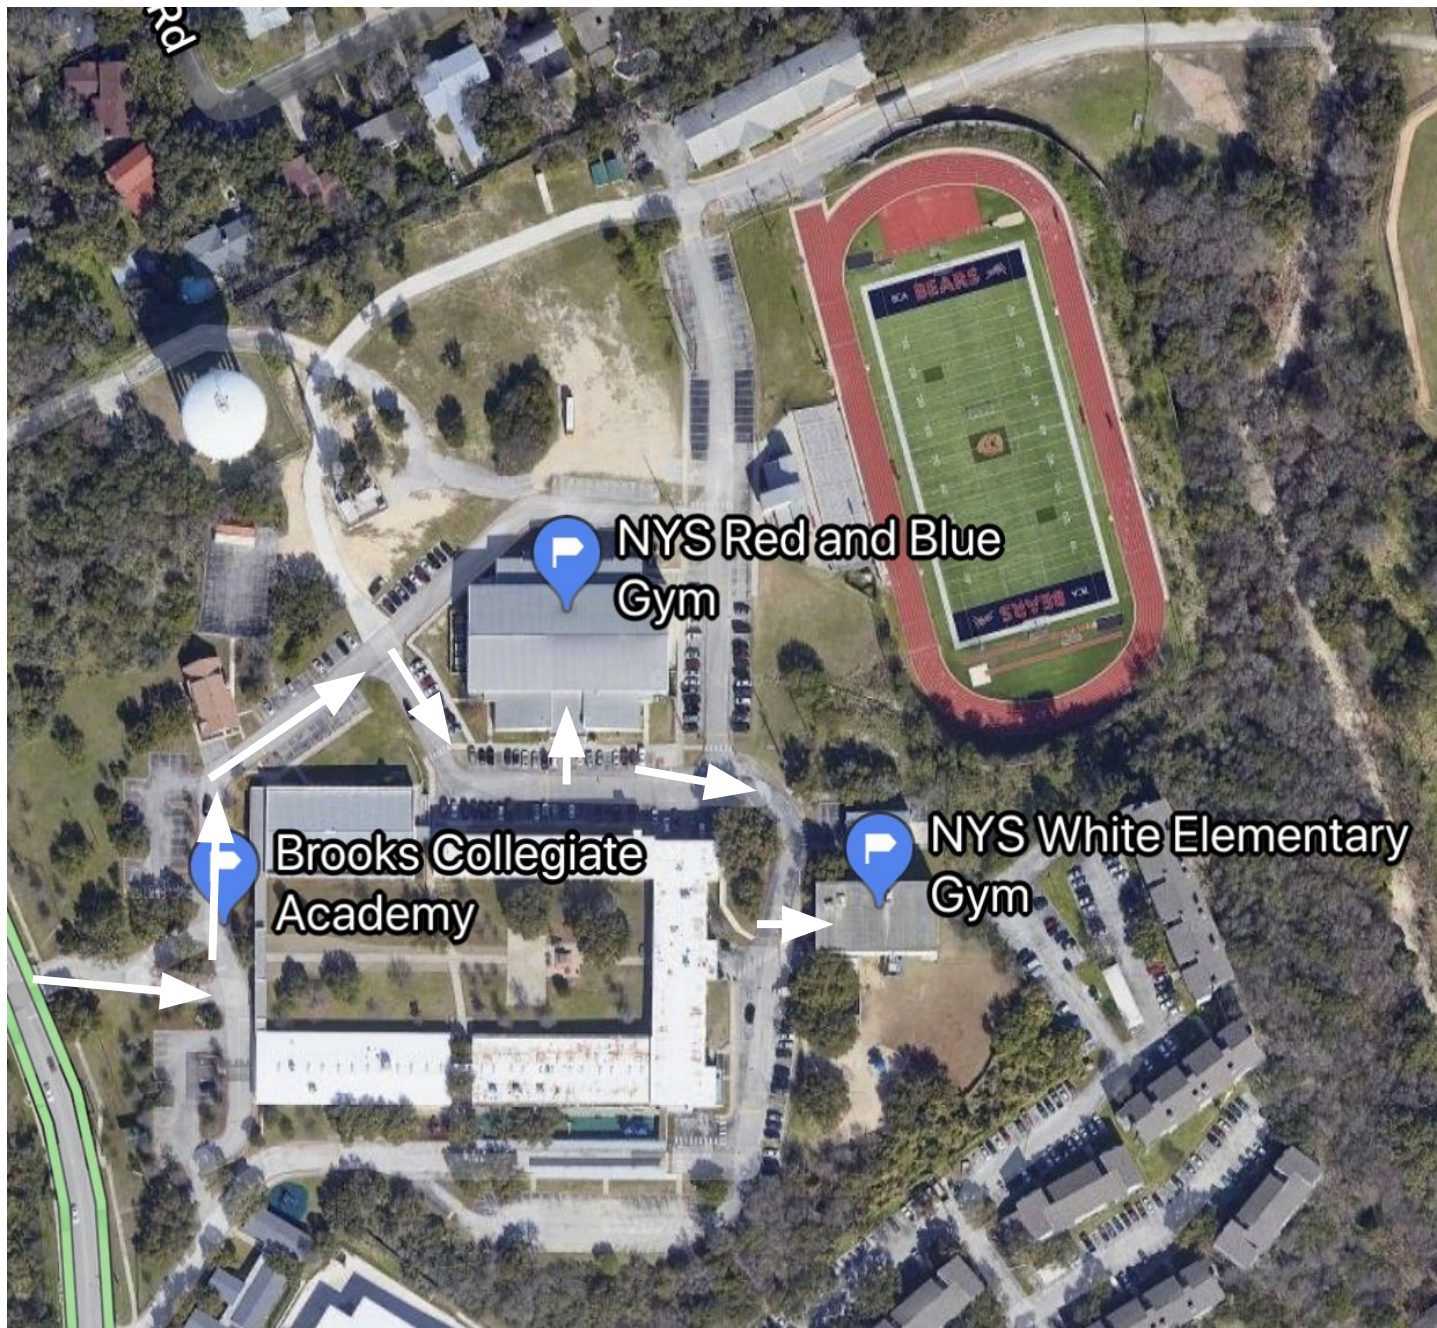

NATIONAL YOUTH SPORTS-SAN ANTONIO

AERIAL MAP OF GYMS

**ALL THREE GYMS LOCATED AT:
Brooks Collegiate Academy-
4802 Vance Jackson Rd. SA, TX 78230**

Vance Jackson entrance onto the campus

NATIONAL YOUTH SPORTS-SAN ANTONIO

INDOOR SPORTS GYMS

**ALL THREE GYMS LOCATED AT:
Brooks Collegiate Academy-
4802 Vance Jackson Rd. SA, TX 78230**

Both the Red and Blue Gyms are connected with a lobby and concession stand in the "Arena Building".

The White Gym is located just up the hill of the parking lot from the Arena Gym. It is to the right of the football field.